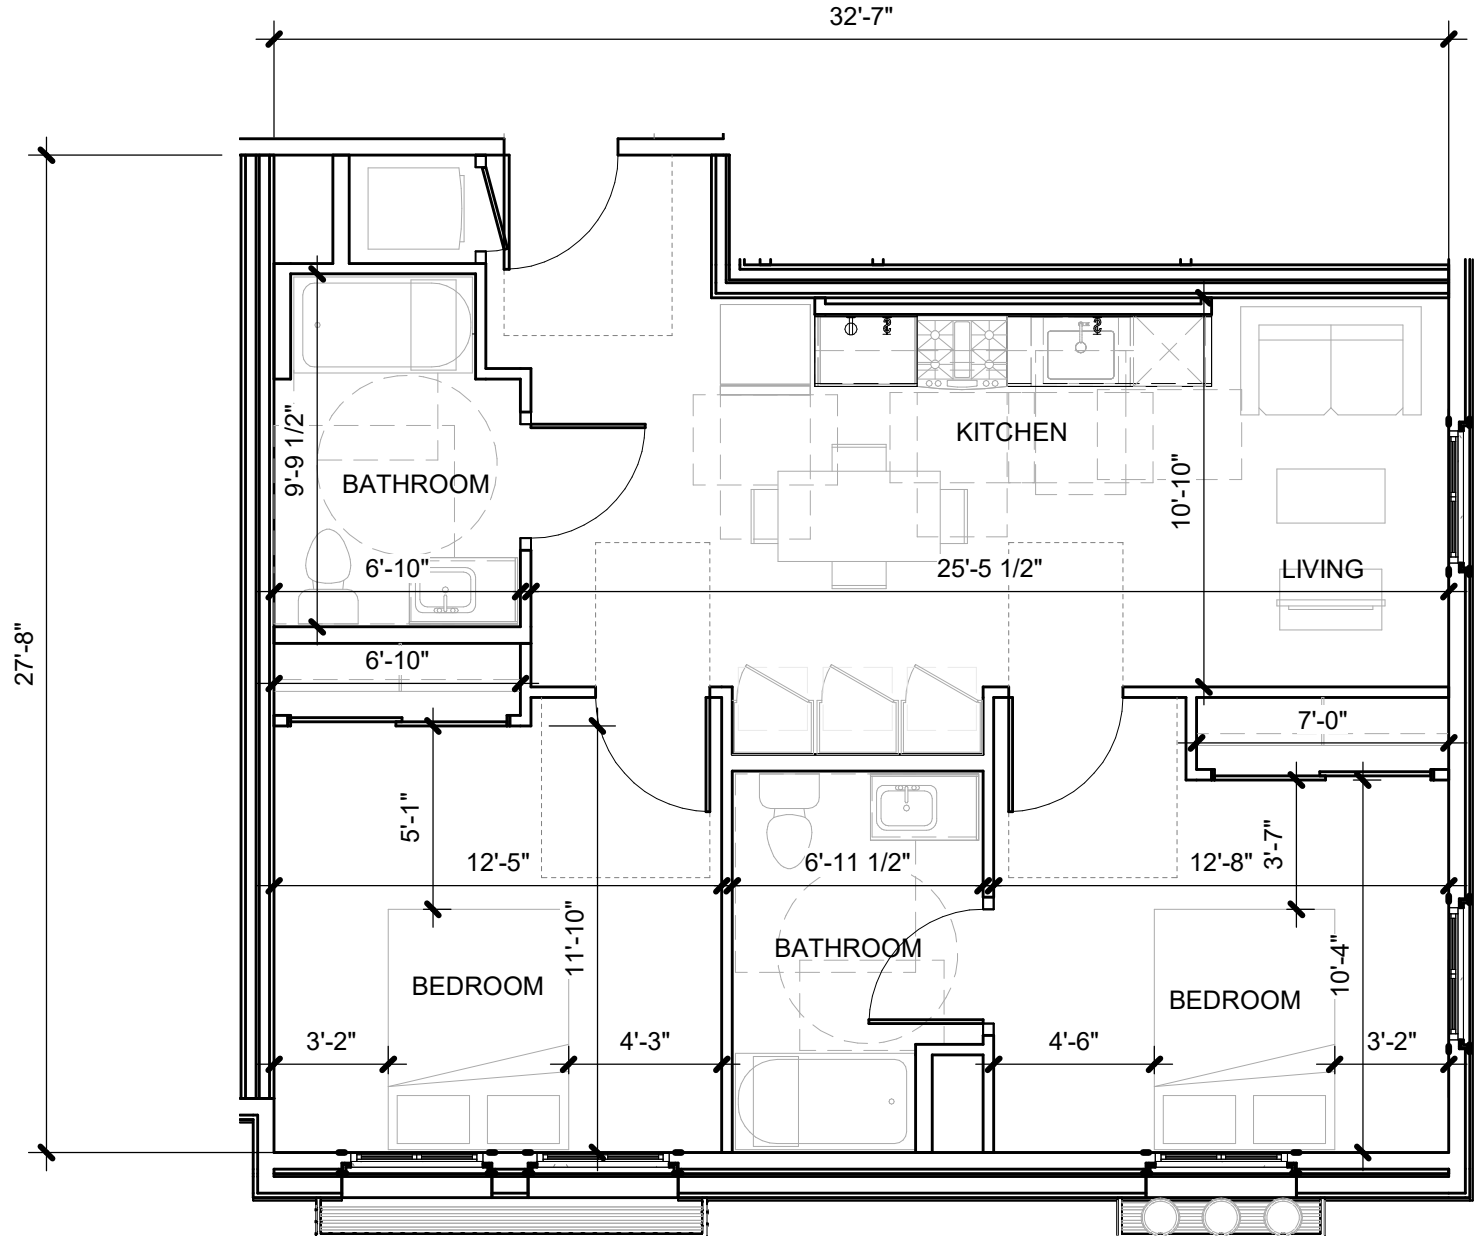

UNIT 2B2
SCALE: 3/16" = 1'-0"

2-BED / 2 BATH
962 SF - NET

UNIT 2B1
SCALE: 3/16" = 1'-0"

2-BED / 2 BATH
901 SF - NET