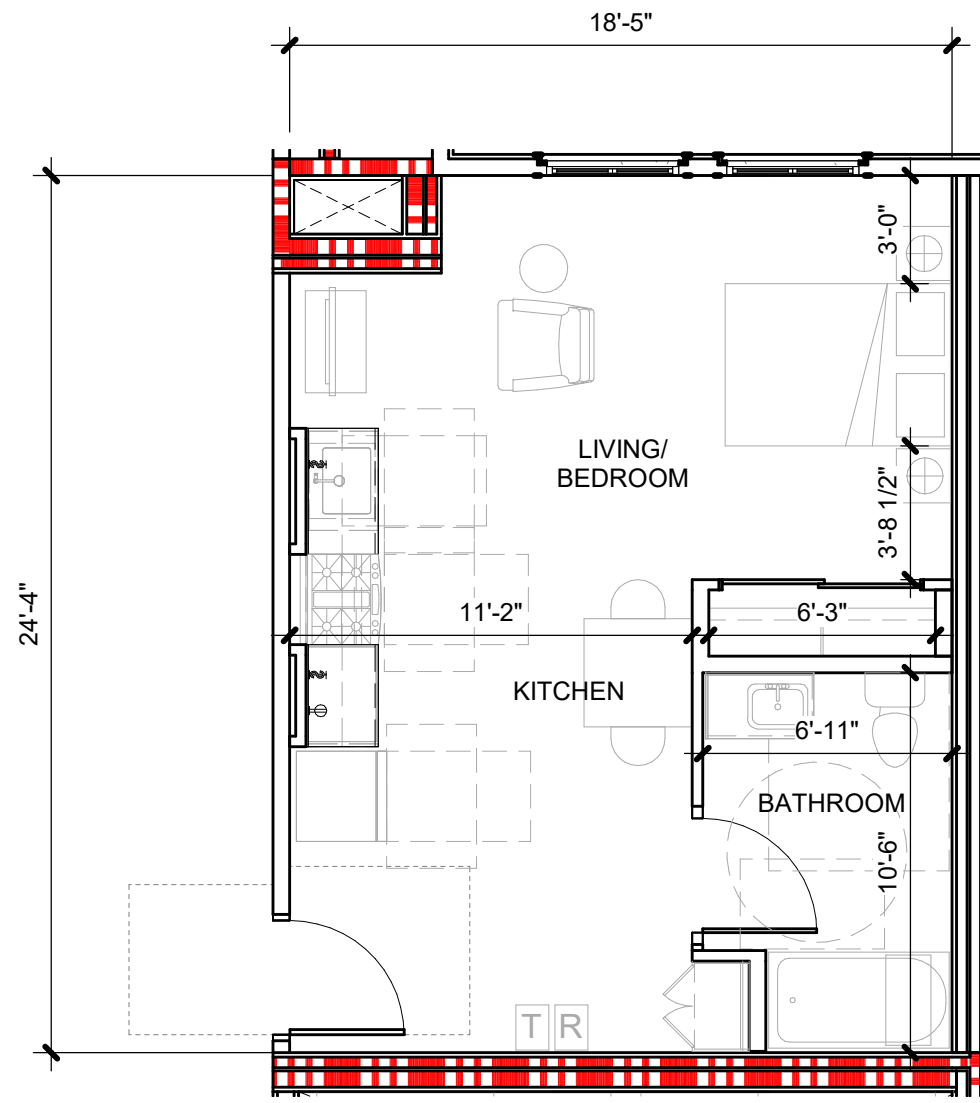

STUDIO / 1 BATH  
432 SF - NET

UNIT S2  
SCALE: 3/16" = 1'-0"

2  
A-8

STUDIO / 1 BATH  
481 SF - NET

UNIT S1  
SCALE: 3/16" = 1'-0"

1  
A-8

STUDIO / 1 BATH  
465 SF - NET

UNIT S3  
SCALE: 3/16" = 1'-0"