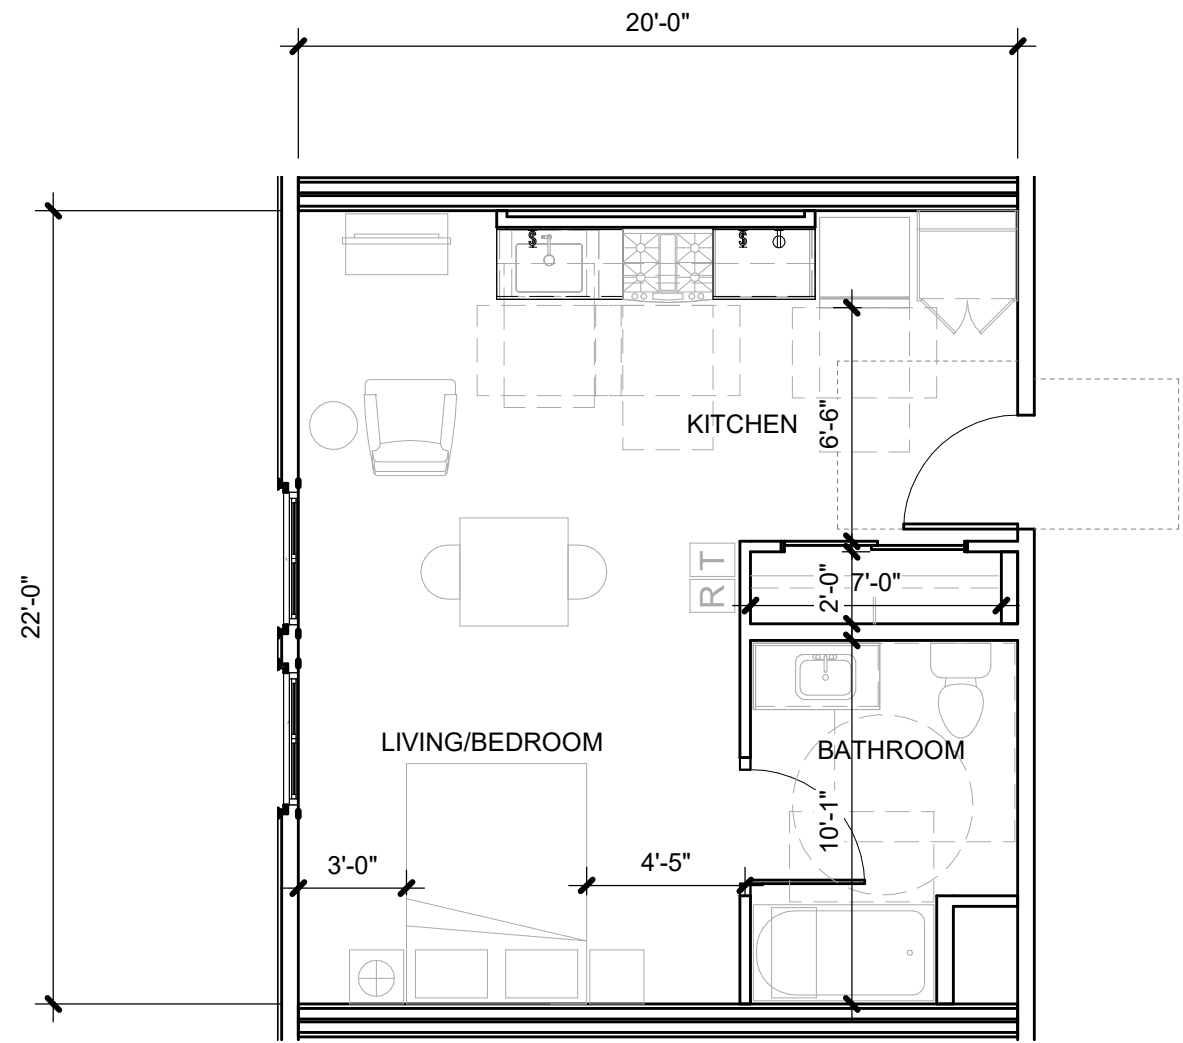

STUDIO / 1 BATH  
432 SF - NET

UNIT S2  
SCALE: 3/16" = 1'-0"

2  
A-8

STUDIO / 1 BATH  
481 SF - NET

UNIT S1  
SCALE: 3/16" = 1'-0"

1  
A-8

STUDIO / 1 BATH  
465 SF - NET

UNIT S3  
SCALE: 3/16" = 1'-0"