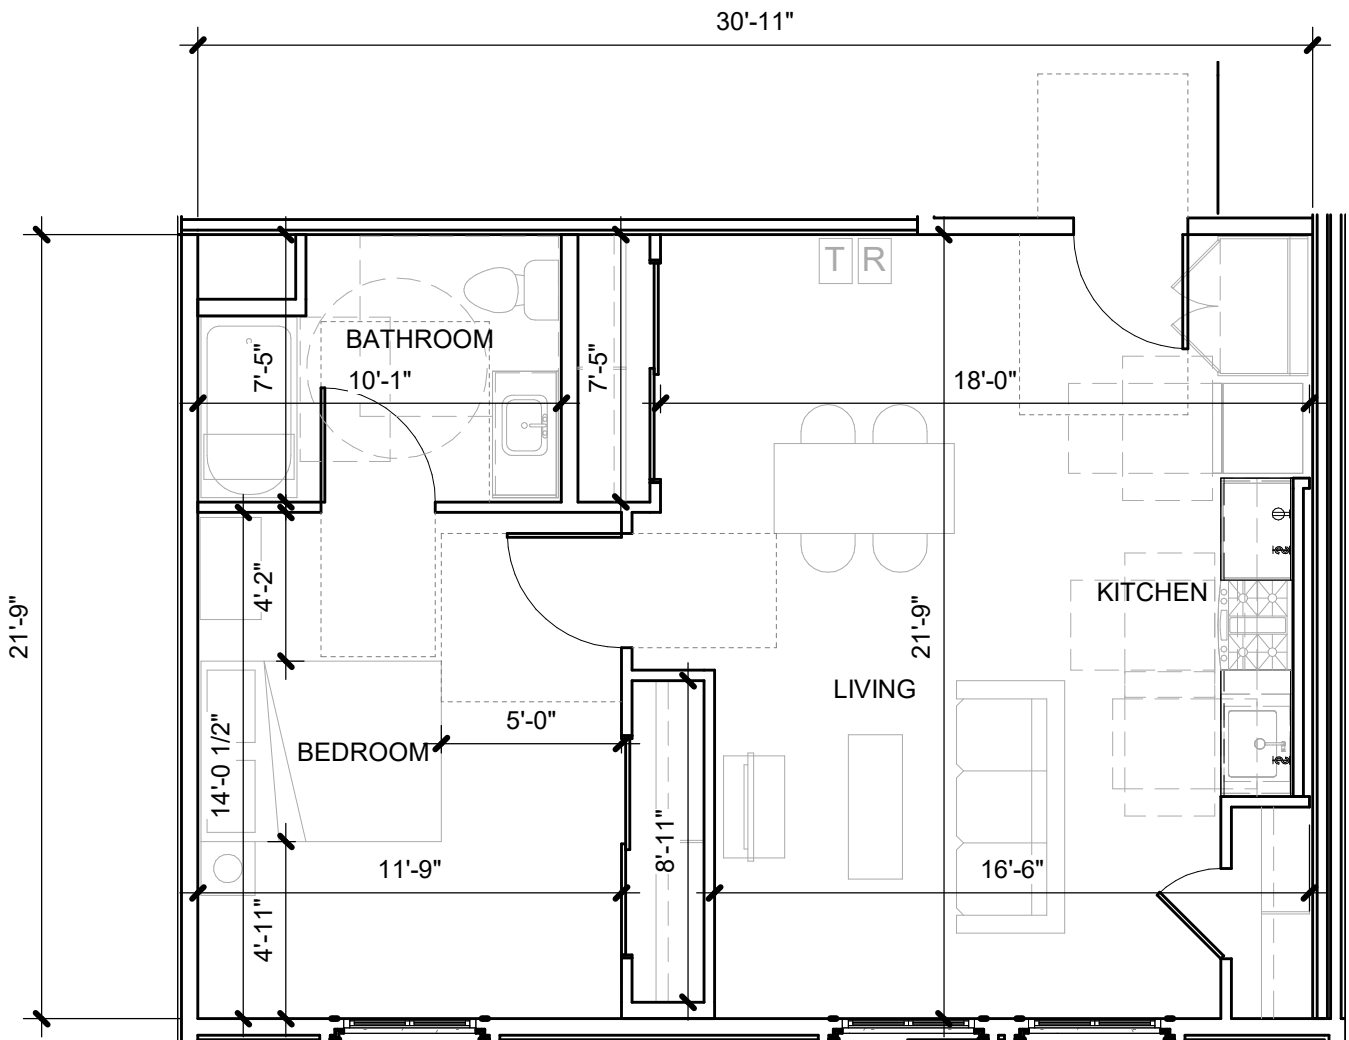

1-BED / 1 BATH
515 SF - NET

UNIT 1B2
SCALE: 3/16" = 1'-0"

1-BED / 1 BATH
730 SF - NET

UNIT 1B1
SCALE: 3/16" = 1'-0"

UNIT 1B4
SCALE: 3/16" = 1'-0"

2
A-11

1-BED / 1 BATH
680 SF - NET

UNIT 1B3
SCALE: 3/16" = 1'-0"

1
A-11

1-BED / 1 BATH
657 SF - NET

UNIT 1B5
SCALE: 3/16" = 1'-0"

2
A-12