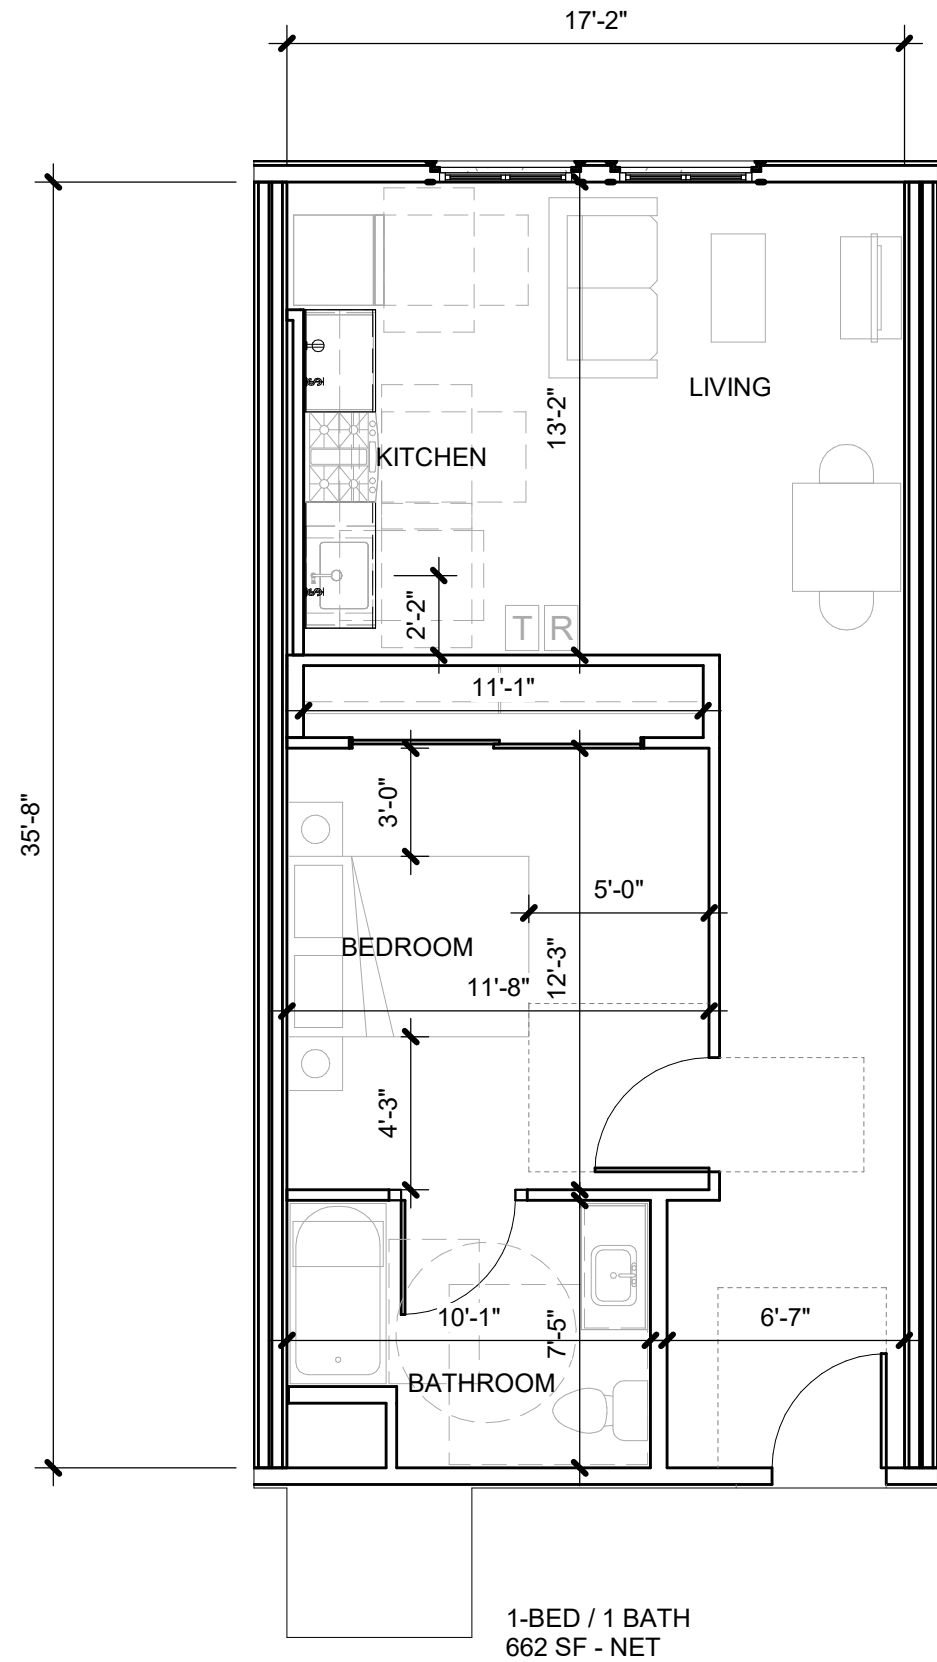

1-BED / 1 BATH
515 SF - NET

UNIT 1B2
SCALE: 3/16" = 1'-0"

1-BED / 1 BATH
730 SF - NET

UNIT 1B1
SCALE: 3/16" = 1'-0"

UNIT 1B4
SCALE: 3/16" = 1'-0"

2
A-11

1-BED / 1 BATH
680 SF - NET

UNIT 1B3
SCALE: 3/16" = 1'-0"

1
A-11

1-BED / 1 BATH
657 SF - NET

UNIT 1B5
SCALE: 3/16" = 1'-0"

2
A-12