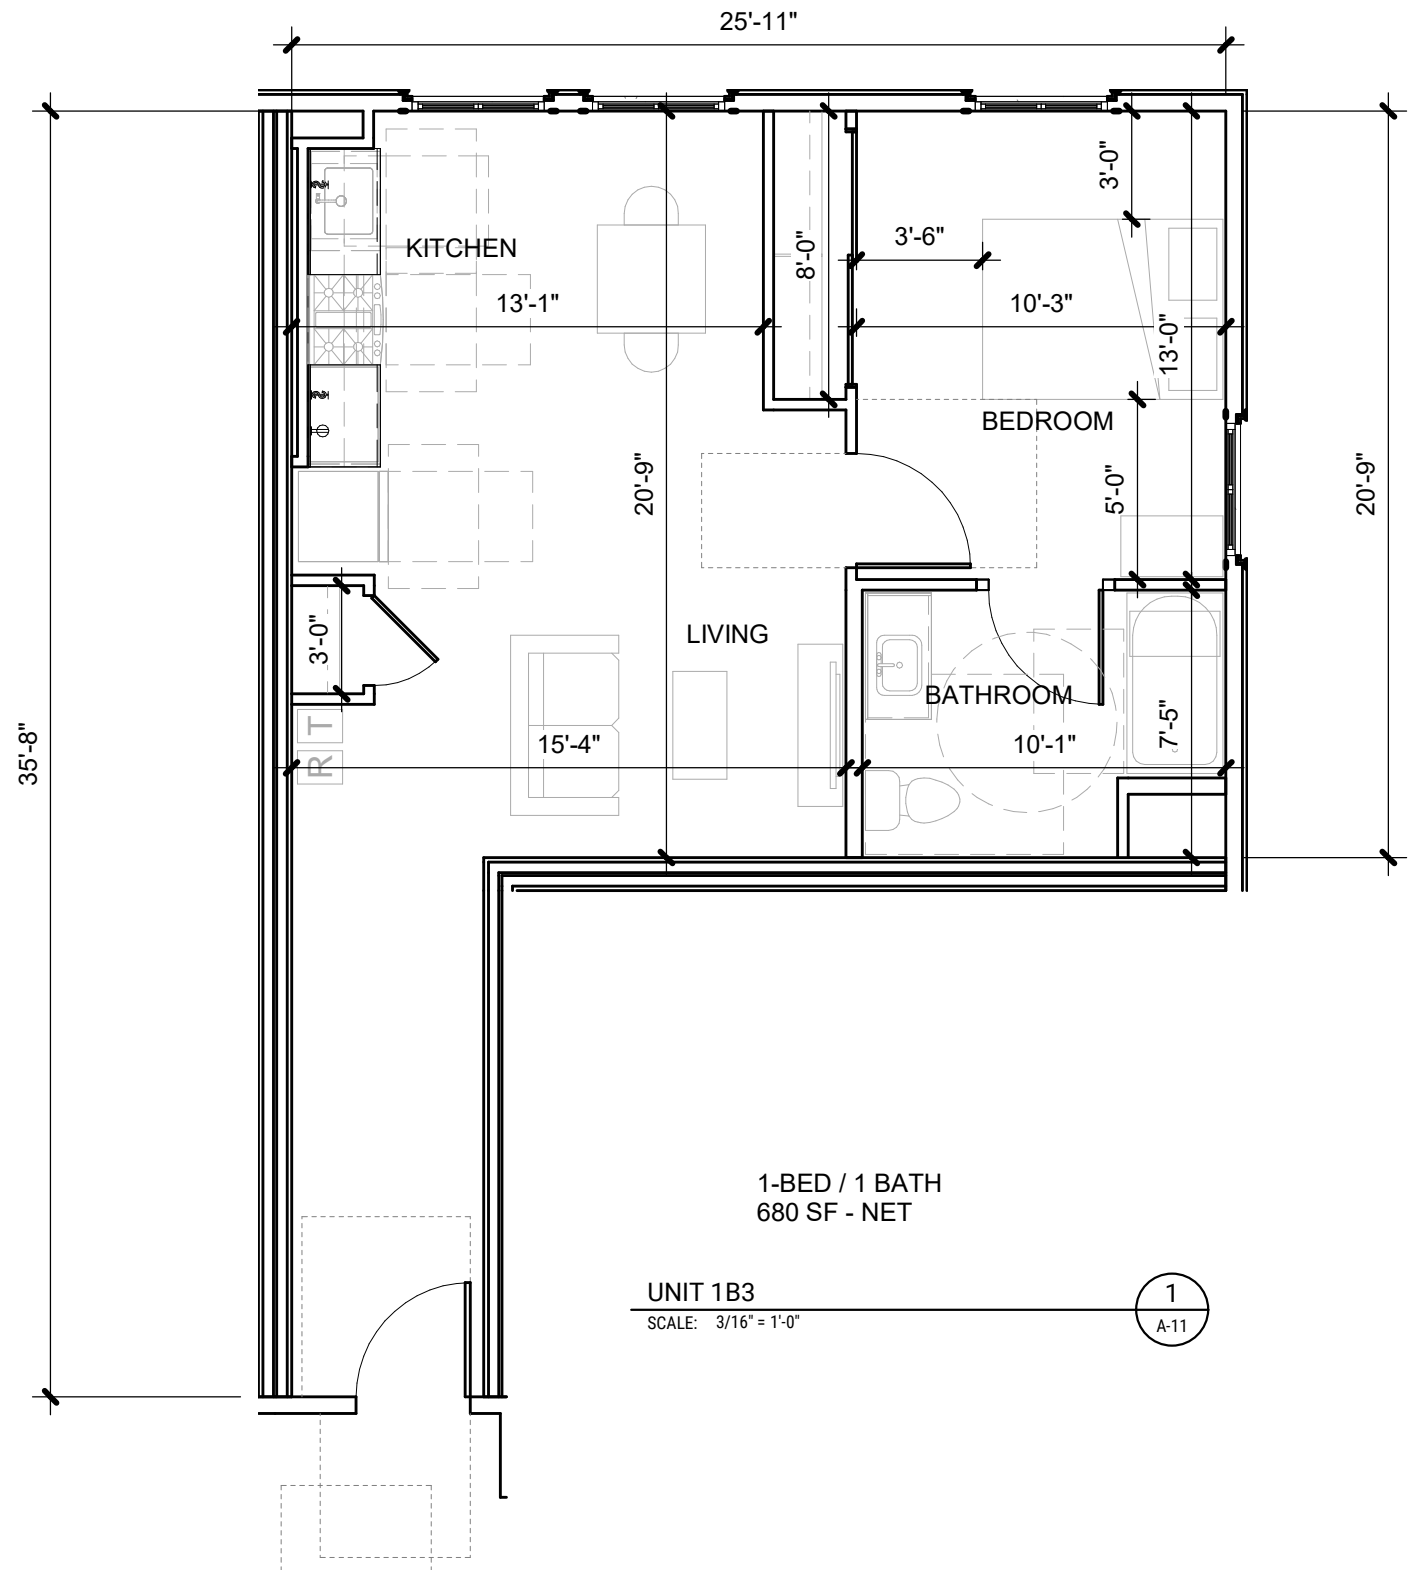

1-BED / 1 BATH
515 SF - NET

UNIT 1B2
SCALE: 3/16" = 1'-0"

1-BED / 1 BATH
730 SF - NET

UNIT 1B1
SCALE: 3/16" = 1'-0"

UNIT 1B4
SCALE: 3/16" = 1'-0"

2
A-11

1-BED / 1 BATH
680 SF - NET

UNIT 1B3
SCALE: 3/16" = 1'-0"

1
A-11

1-BED / 1 BATH
657 SF - NET

UNIT 1B5
SCALE: 3/16" = 1'-0"

2
A-12