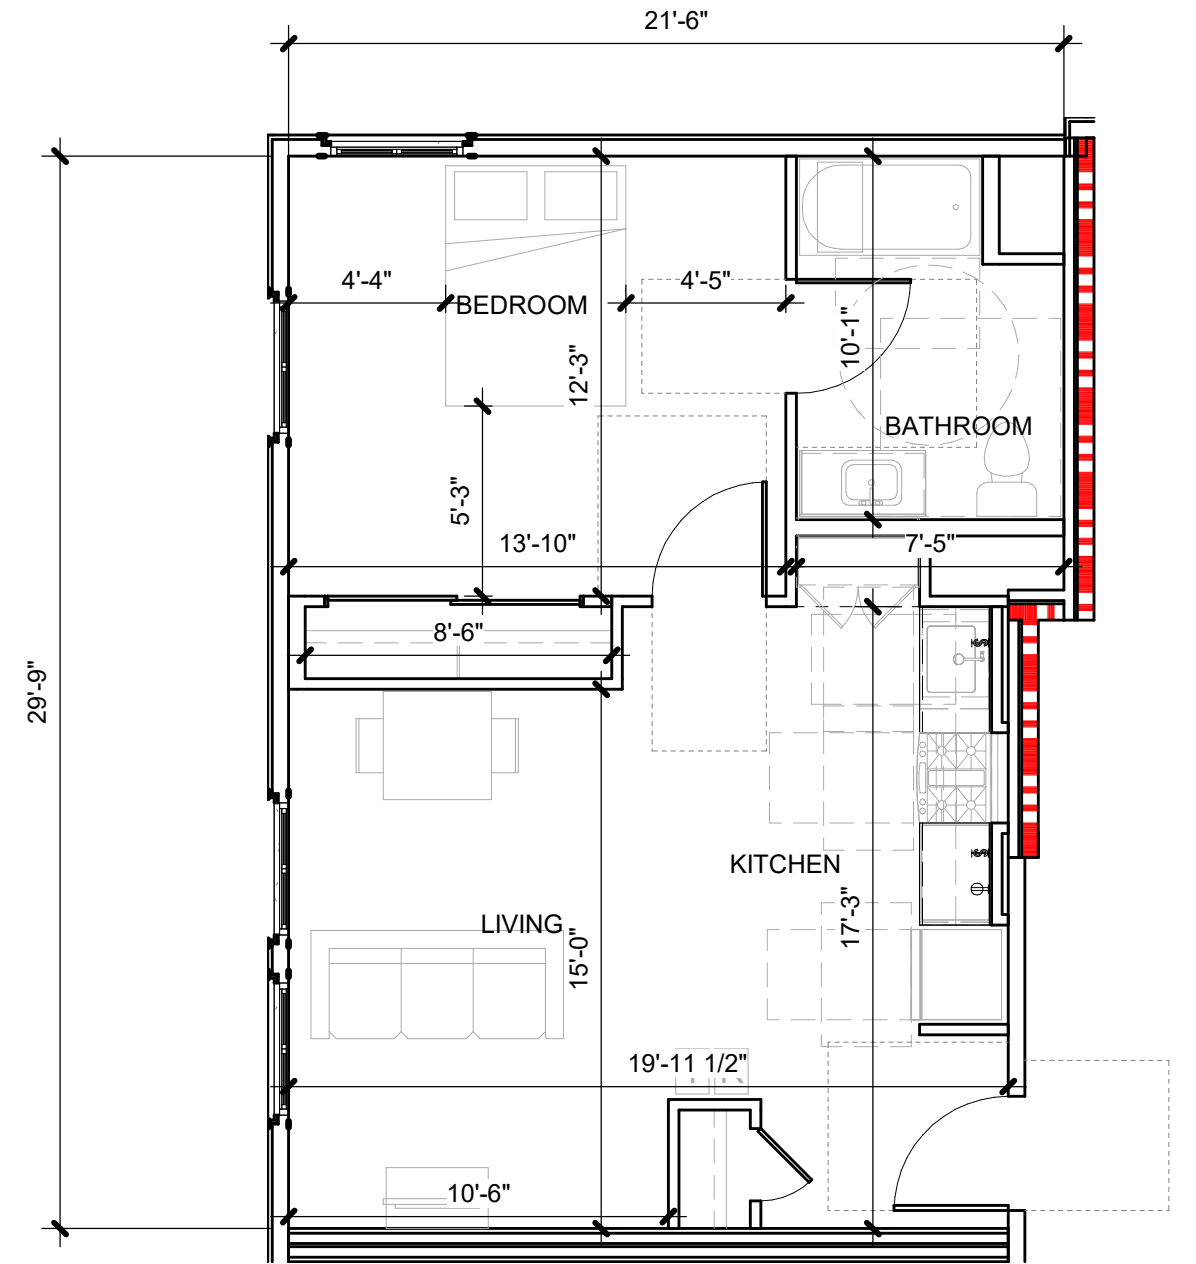

1-BED / 1 BATH
515 SF - NET

UNIT 1B2
SCALE: 3/16" = 1'-0"

1-BED / 1 BATH
730 SF - NET

UNIT 1B1
SCALE: 3/16" = 1'-0"

UNIT 1B4
SCALE: 3/16" = 1'-0"

2
A-11

1-BED / 1 BATH
680 SF - NET

UNIT 1B3
SCALE: 3/16" = 1'-0"

1
A-11

1-BED / 1 BATH
657 SF - NET

UNIT 1B5
SCALE: 3/16" = 1'-0"

2
A-12